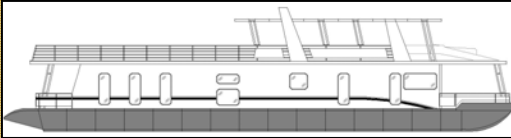

You Asked for it!
We Listened!
Upper Deck 1/2 Bath