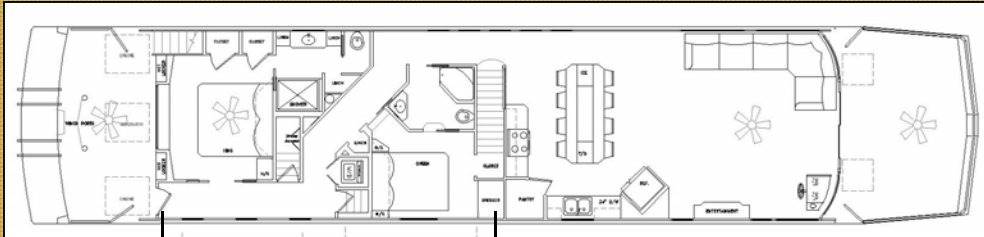

5721 E US Highway 50, Montgomery, IN 47558
Phone 812-486-2628 ** Fax 812-486-2771

2011 Show Boat

You Asked for it!
We Listened!
Upper Deck 1/2 Bath

Newest Design
V-Series Full Hull
Design Protected
Destination Yachts, Inc. 2010

Model
V8918

Dual Engine
4.3 Mercruiser Bravo II Drive

Custom Built Options in addition to standard features include:

- Interior stairway to roof
- Master Bedroom TV & pop up Mount
- Upper deck bathroom
- Guest Bedrooms TV Mounted on Walls
- Upper deck TV
- Custom Woodwork
- Custom Wallpapered Bedrooms

Full Retail: ~~\$417,300.00~~
Show Price: \$369,000.00

V8918

Overall Length	89'
Beam Width	18'
Cabin Length	62'-5"
Cabin Width	17'-2"
Bedrooms	4

2011 Show Boat Features:

3/16 5052 marine alloy hull	World's Safest Hull [®]	Rear Exterior Steps
All welded thru Hulls	Dual 90 gal fuel tanks	Toy Tank fill nozzle
Hardwood look flooring	2800 Watt inverter and battery bank	Perimeter lighting upper and lower
Hardwood Wall Panels	Ship to shore upper & lower	Upgraded 3 Door Refrigerator
Washer/dryer	Entertainment package	Drop soffit in main salon and master
Remote spot light 2 station	Back up monitor	Depth finders upper & lower
Full insulation package	15kW Westerbeke Safe CO Gen Set	Pre-wire for satellite
Boarding Ramp	Fiberglass roof coating	Wet Slide
Jet Ski ramp	36' party top	Sun lounge center console
Padded yacht ceiling	Show Décor package	Open Bow Bridge
Radius corner front windows	Anodized rail system	Dual 50 amp shore power hook up
Swim platform ladder	Exterior Marine grade carpet	Interior Stairway
Window Treatments	Top deck carpet under party top	Solid maple wood cabinets-cherry
Garbage disposal	Curtains for sliding doors	Bedspreads with pillow shams
Hydraulic steering	Holding tank monitor panel	CO Detector each sleeping area
All Stainless Appliances	4 flood lights	Halon system
Front and rear thrusters	Solid surface countertops	Geothermal Central heat & A/C
	Twin 4.3 Bravo II drive	Roof top bar with refrigerator