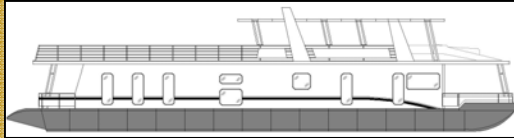

You Asked for it!
We Listened!
Upper Deck 1/2 Bath