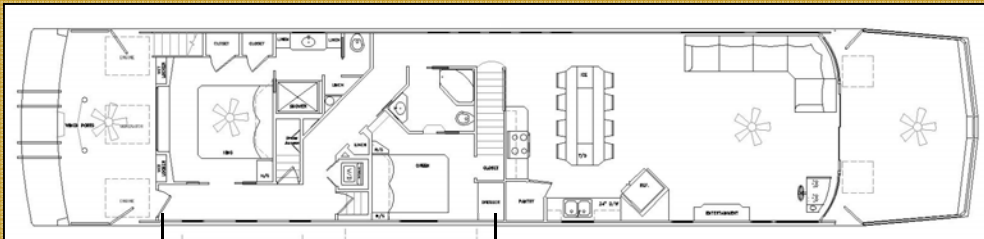

5721 E US Highway 50, Montgomery, IN 47558  
Phone 812-486-2628 \*\* Fax 812-486-2771

2011 Show Boat

You Asked for it!  
We Listened!  
Upper Deck 1/2 Bath

Newest Design  
V-Series Full Hull  
Design Protected  
Destination Yachts, Inc. 2010

Model  
V8918

Dual Engine  
4.3 Mercruiser Bravo II Drive

Custom Built Options in addition to standard features include:

- Interior stairway to roof
- Upper deck bathroom
- Upper deck TV
- Master Bedroom TV & pop up Mount
- Guest Bedrooms TV Mounted on Walls
- Custom Woodwork
- Custom Wallpapered Bedrooms

# V8918

Overall Length	89'
Beam Width	18'
Cabin Length	62'-5"
Cabin Width	17'-2"
Bedrooms	4